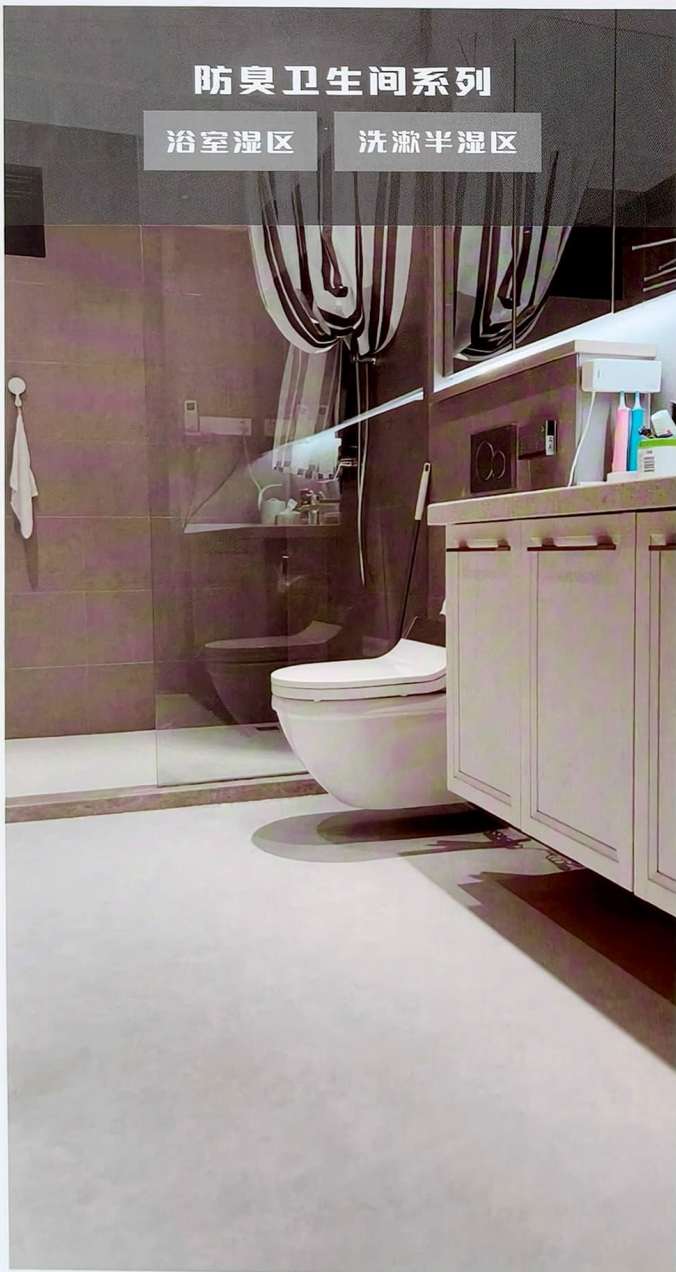

隔水抗菌

突破级物理发泡专利技术,舒适且不吸水,抗菌性能卓越

Breakthrough physical foaming patented technology, comfortable, non-absorbent, and with excellent antibacterial performance.

防臭卫生间系列

浴室湿区

洗漱半湿区

涉水走道系列

干湿类厨房